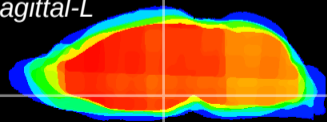

Coronal

Sagittal-R

Sagittal-L

ViBrism: CX22493
Horizontal

DM