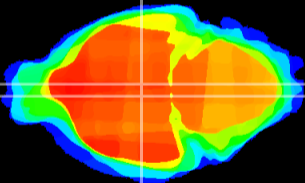

Coronal

Sagittal-R

Sagittal-L

ViBrism: CX22493
Horizontal

DM