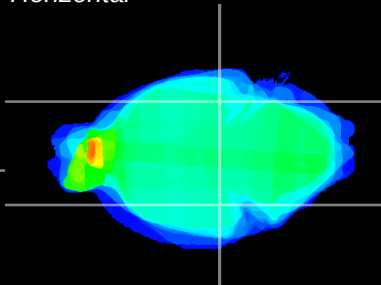

Coronal

Sagittal-R

Sagittal-L

ViBrism: CX22516
Horizontal

ventral S