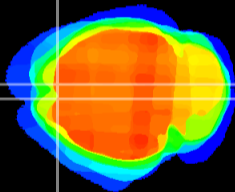

Coronal

Sagittal-R

Sagittal-L

ViBrism: CX22518
Horizontal

Cx motor