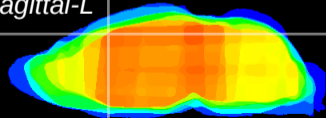

Coronal

Sagittal-R

Sagittal-L

ViBrism: CX22518
Horizontal

Cx motor