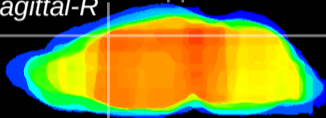

Coronal

Sagittal-R

Sagittal-L

ViBrism: CX22518
Horizontal

Cx motor