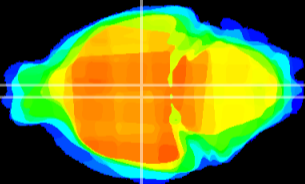

Coronal

Sagittal-R

Sagittal-L

ViBrism: CX22518
Horizontal

DM