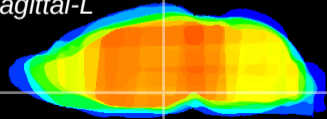

Coronal

Sagittal-R

Sagittal-L

ViBrism: CX22518
Horizontal

DM