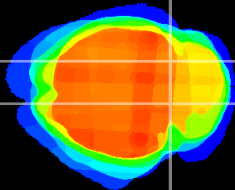

Coronal

Sagittal-R

Sagittal-L

ViBrism: CX22518
Horizontal

IC