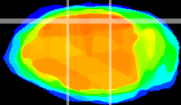

Coronal

Sagittal-R

Sagittal-L

ViBrism: CX22518
Horizontal

IC