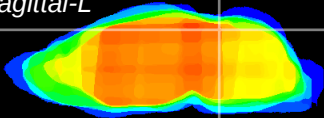

Coronal

Sagittal-R

Sagittal-L

ViBrism: CX22518
Horizontal

IC