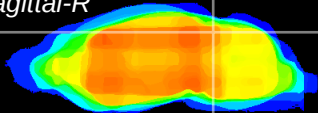

Coronal

Sagittal-R

Sagittal-L

ViBrism: CX22518
Horizontal

IC