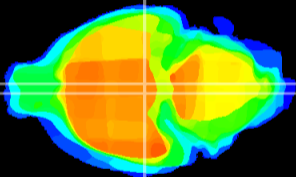

Coronal

Sagittal-R

Sagittal-L

ViBrism: CX22518
Horizontal

M