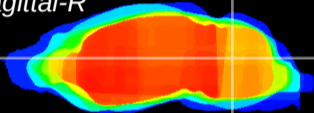

Coronal

Sagittal-R

Sagittal-L

ViBrism: CX22519  
Horizontal

Cb nucleus