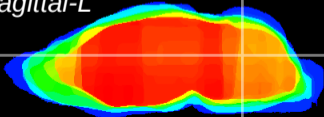

Coronal

Sagittal-R

Sagittal-L

ViBrism: CX22519  
Horizontal

Cb nucleus