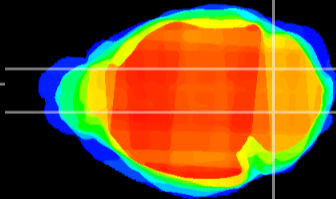

Coronal

Sagittal-R

Sagittal-L

ViBrism: CX22519  
Horizontal

Cb nucleus