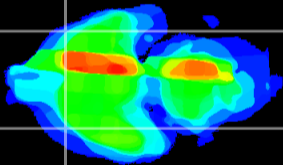

Coronal

Sagittal-R

Sagittal-L

ViBrism: CX22520
Horizontal

Pir