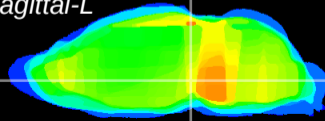

Coronal

Sagittal-R

Sagittal-L

ViBrism: CX22521
Horizontal

VTA