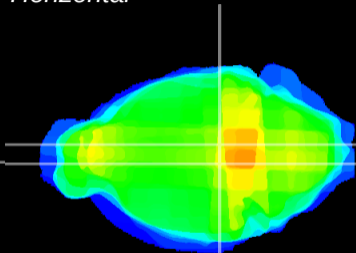

Coronal

Sagittal-R

Sagittal-L

ViBrism: CX22521
Horizontal

VTA