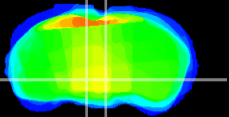

Coronal

Sagittal-R

Sagittal-L

ViBrism: CX22521
Horizontal

VTA