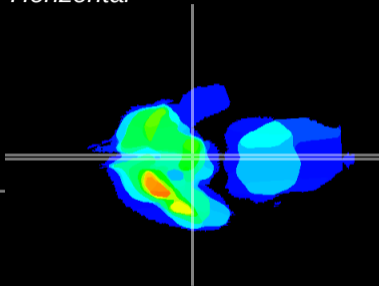

Coronal

Sagittal-R

Sagittal-L

ViBrism: CX22523
Horizontal

ME