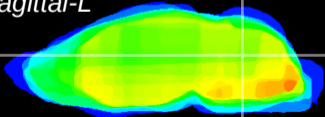

Coronal

Sagittal-R

Sagittal-L

ViBrism: CX22524
Horizontal

Cb nucleus