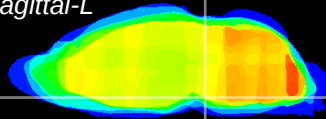

Coronal

Sagittal-R

Sagittal-L

ViBrism: CX22525
Horizontal

Pn