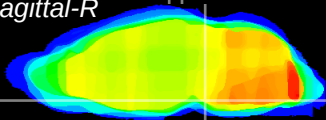

Coronal

Sagittal-R

Sagittal-L

ViBrism: CX22525
Horizontal

Pn