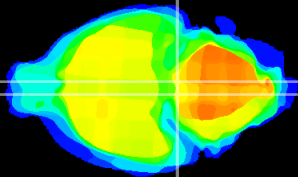

Coronal

Sagittal-R

Sagittal-L

ViBrism: CX22525
Horizontal

Pn