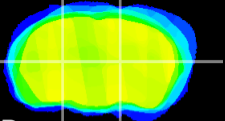

Coronal

Sagittal-R

Sagittal-L

ViBrism: CX22525
Horizontal

VPM/VPL