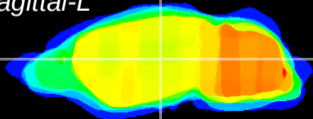

Coronal

Sagittal-R

Sagittal-L

ViBrism: CX22525
Horizontal

VPM/VPL