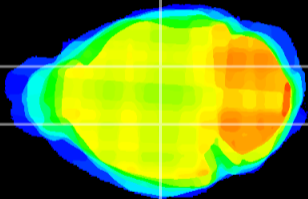

Coronal

Sagittal-R

Sagittal-L

ViBrism: CX22525
Horizontal

VPM/VPL