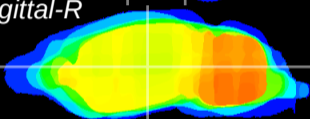

Coronal

Sagittal-R

Sagittal-L

ViBrism: CX22525
Horizontal

VPM/VPL