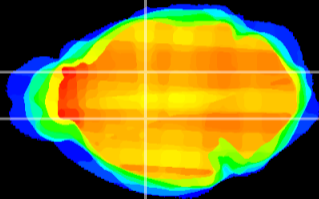

Coronal

Sagittal-R

Sagittal-L

ViBrism: CX22526
Horizontal

VA/VL