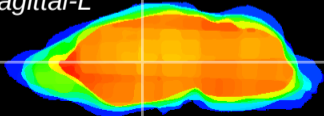

Coronal

Sagittal-R

Sagittal-L

ViBrism: CX22526
Horizontal

VA/VL