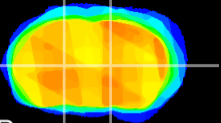

Coronal

Sagittal-R

Sagittal-L

ViBrism: CX22526
Horizontal

VA/VL