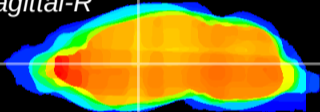

Coronal

Sagittal-R

Sagittal-L

ViBrism: CX22526
Horizontal

VA/VL