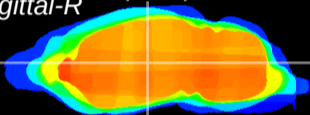

Coronal

Sagittal-R

Sagittal-L

ViBrism: CX22526
Horizontal

VPM/VPL