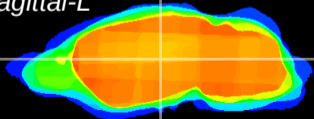

Coronal

Sagittal-R

Sagittal-L

ViBrism: CX22526
Horizontal

VPM/VPL