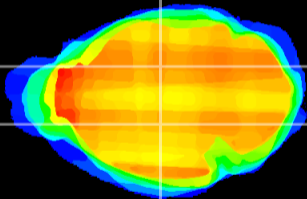

Coronal

Sagittal-R

Sagittal-L

ViBrism: CX22526
Horizontal

VPM/VPL