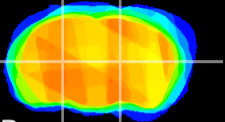

Coronal

Sagittal-R

Sagittal-L

ViBrism: CX22526
Horizontal

VPM/VPL