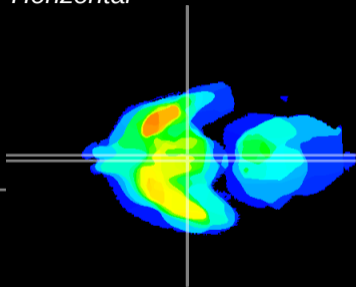

Coronal

Sagittal-R

Sagittal-L

ViBrism: CX22535
Horizontal

Arc