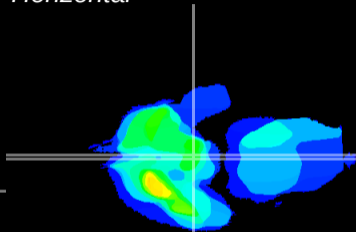

Coronal

Sagittal-R

Sagittal-L

ViBrism: CX22535
Horizontal

ME