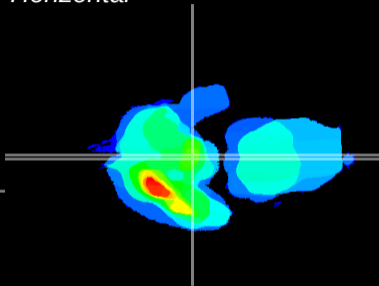

Coronal

Sagittal-R

Sagittal-L

ViBrism: CX22538
Horizontal

ME