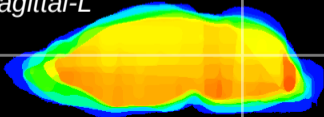

Coronal

Sagittal-R

Sagittal-L

ViBrism: CX22542
Horizontal

Cb nucleus