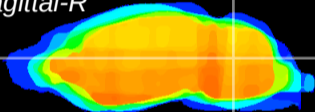

Coronal

Sagittal-R

Sagittal-L

ViBrism: CX22542
Horizontal

Cb nucleus