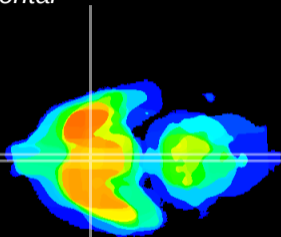

Coronal

Sagittal-R

Sagittal-L

ViBrism: CX22542
Horizontal

SCN