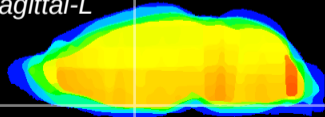

Coronal

Sagittal-R

Sagittal-L

ViBrism: CX22542
Horizontal

SCN