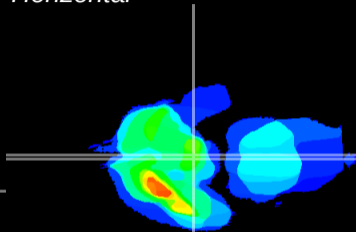

Coronal

Sagittal-R

Sagittal-L

ViBrism: CX22544
Horizontal

ME