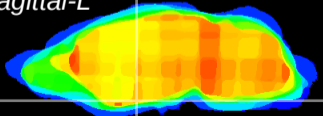

Coronal

Sagittal-R

Sagittal-L

ViBrism: CX22544
Horizontal

S0