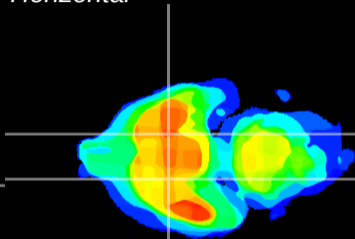

Coronal

Sagittal-R

Sagittal-L

ViBrism: CX22544
Horizontal

S0