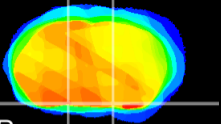

Coronal

Sagittal-R

Sagittal-L

ViBrism: CX22544
Horizontal

S0