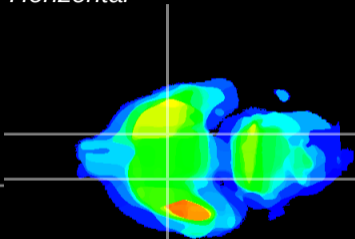

Coronal

Sagittal-R

Sagittal-L

ViBrism: CX22547
Horizontal

S0