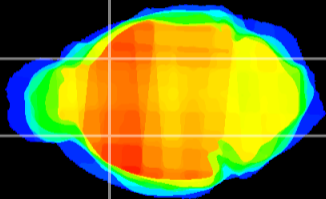

Coronal

Sagittal-R

Sagittal-L

ViBriSM: CX22548  
Horizontal

CPU lateral