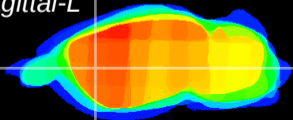

Coronal

Sagittal-R

Sagittal-L

ViBriSM: CX22548  
Horizontal

CPU lateral