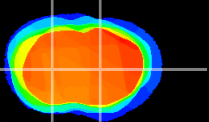

Coronal

Sagittal-R

Sagittal-L

ViBris: CX22548
Horizontal

CPU medial