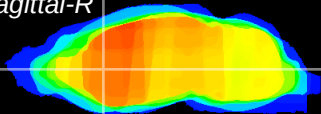

Coronal

Sagittal-R

Sagittal-L

ViBris: CX22548
Horizontal

CPU medial