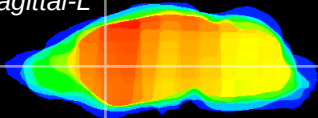

Coronal

Sagittal-R

Sagittal-L

ViBris: CX22548
Horizontal

CPU medial