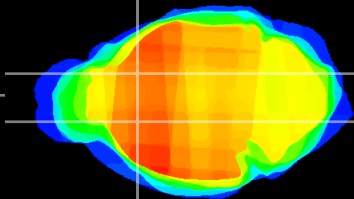

Coronal

Sagittal-R

Sagittal-L

ViBris: CX22548
Horizontal

CPU medial