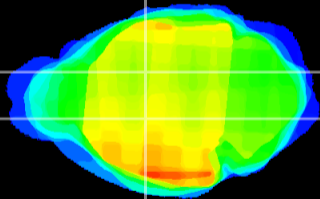

Coronal

Sagittal-R

Sagittal-L

ViBrism: CX22556
Horizontal

VA/VL