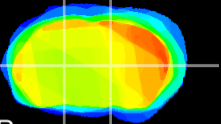

Coronal

Sagittal-R

Sagittal-L

ViBrism: CX22556
Horizontal

VA/VL