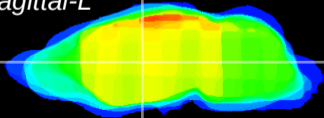

Coronal

Sagittal-R

Sagittal-L

ViBrism: CX22556
Horizontal

VA/VL