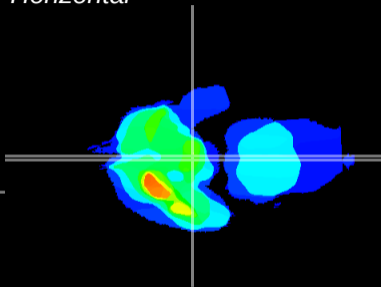

Coronal

Sagittal-R

Sagittal-L

ViBrism: CX22559
Horizontal

ME