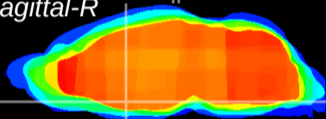

Coronal

Sagittal-R

Sagittal-L

ViBrism: CX22559
Horizontal

MPA