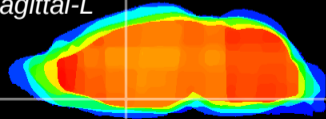

Coronal

Sagittal-R

Sagittal-L

ViBrism: CX22559
Horizontal

MPA