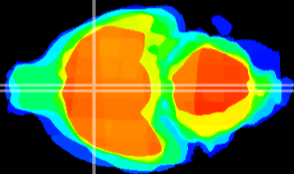

Coronal

Sagittal-R

Sagittal-L

ViBrism: CX22559
Horizontal

MPA