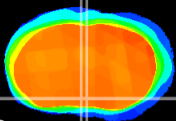

Coronal

Sagittal-R

Sagittal-L

ViBrism: CX22559
Horizontal

MPA