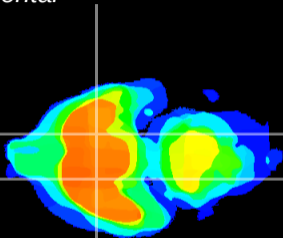

Coronal

Sagittal-R

Sagittal-L

ViBrism: CX22559
Horizontal

S0