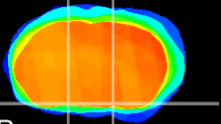

Coronal

Sagittal-R

Sagittal-L

ViBrism: CX22559
Horizontal

S0