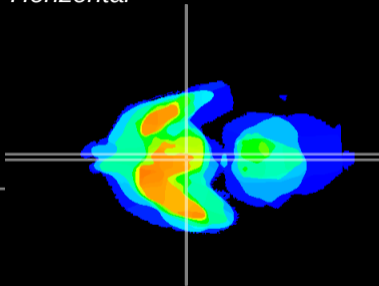

Coronal

Sagittal-R

Sagittal-L

ViBrism: CX22561
Horizontal

Arc