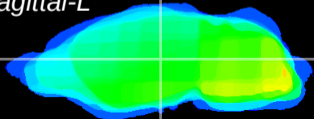

Coronal

Sagittal-R

Sagittal-L

ViBrism: CX22567
Horizontal

VPM/VPL