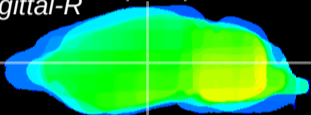

Coronal

Sagittal-R

Sagittal-L

ViBrism: CX22567
Horizontal

VPM/VPL