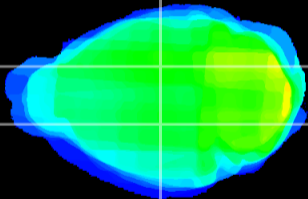

Coronal

Sagittal-R

Sagittal-L

ViBrism: CX22567
Horizontal

VPM/VPL