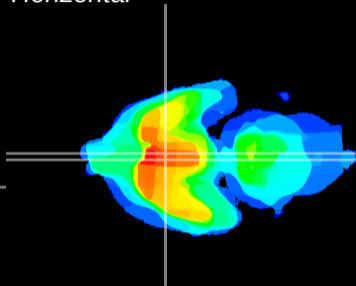

Coronal

Sagittal-R

Sagittal-L

ViBrism: CX22569
Horizontal

SCN