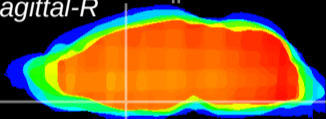

Coronal

Sagittal-R

Sagittal-L

ViBrism: CX22570
Horizontal

MPA