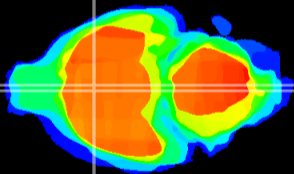

Coronal

Sagittal-R

Sagittal-L

ViBrism: CX22570
Horizontal

MPA