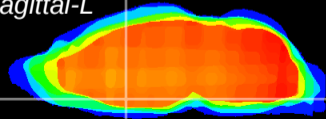

Coronal

Sagittal-R

Sagittal-L

ViBrism: CX22570
Horizontal

MPA