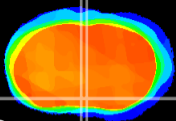

Coronal

Sagittal-R

Sagittal-L

ViBrism: CX22570
Horizontal

MPA