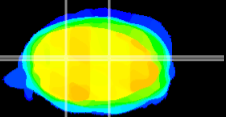

Coronal

Sagittal-R

Sagittal-L

ViBrism: CX22572
Horizontal

Cb nucleus