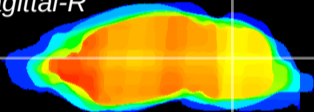

Coronal

Sagittal-R

Sagittal-L

ViBrism: CX22572
Horizontal

Cb nucleus