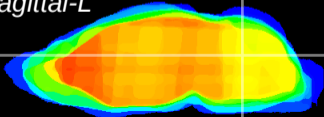

Coronal

Sagittal-R

Sagittal-L

ViBrism: CX22572
Horizontal

Cb nucleus