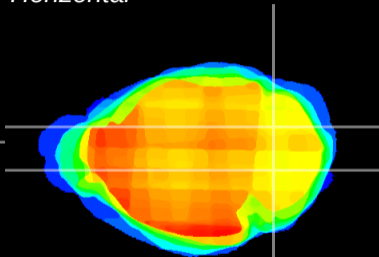

Coronal

Sagittal-R

Sagittal-L

ViBrism: CX22572
Horizontal

Cb nucleus