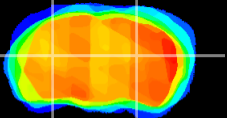

Coronal

Sagittal-R

Sagittal-L

ViBrism: CX22572
Horizontal

LG