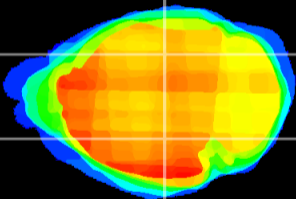

Coronal

Sagittal-R

Sagittal-L

ViBrism: CX22572
Horizontal

LG