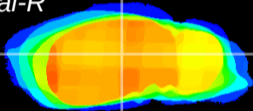

Coronal

Sagittal-R

Sagittal-L

ViBrism: CX22572
Horizontal

LG