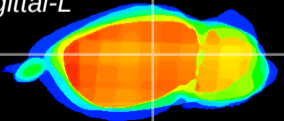

Coronal

Sagittal-R

Sagittal-L

ViBrism: CX22572
Horizontal

LG