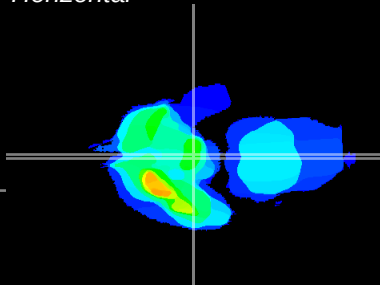

Coronal

Sagittal-R

Sagittal-L

ViBrism: CX22572
Horizontal

ME