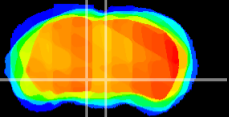

Coronal

Sagittal-R

Sagittal-L

ViBrism: CX22572
Horizontal

VTA