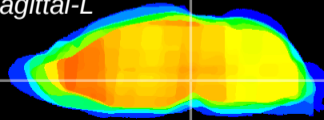

Coronal

Sagittal-R

Sagittal-L

ViBrism: CX22572
Horizontal

VTA