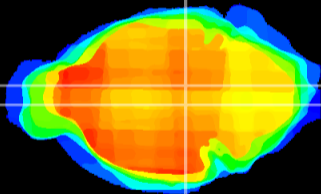

Coronal

Sagittal-R

Sagittal-L

ViBrism: CX22572
Horizontal

VTA