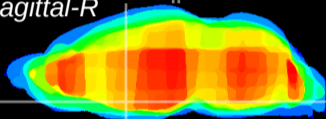

Coronal

Sagittal-R

Sagittal-L

ViBrisM: CX22574
Horizontal

MPA