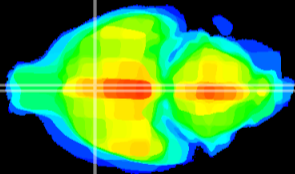

Coronal

Sagittal-R

Sagittal-L

ViBrisM: CX22574
Horizontal

MPA