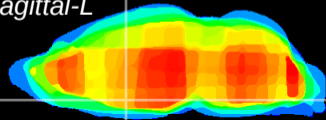

Coronal

Sagittal-R

Sagittal-L

ViBrisM: CX22574
Horizontal

MPA