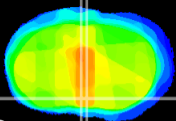

Coronal

Sagittal-R

Sagittal-L

ViBrisM: CX22574
Horizontal

MPA