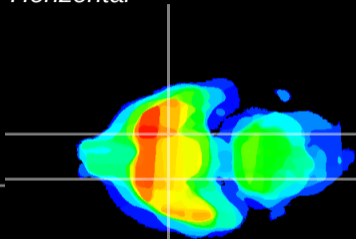

Coronal

Sagittal-R

Sagittal-L

ViBrism: CX22575
Horizontal

S0