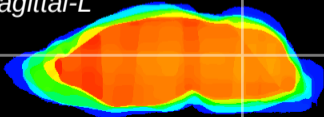

Coronal

Sagittal-R

Sagittal-L

ViBrism: CX22576
Horizontal

Cb nucleus