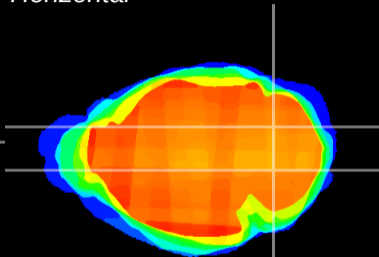

Coronal

Sagittal-R

Sagittal-L

ViBrism: CX22576
Horizontal

Cb nucleus