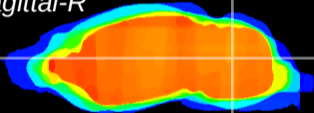

Coronal

Sagittal-R

Sagittal-L

ViBrism: CX22576
Horizontal

Cb nucleus