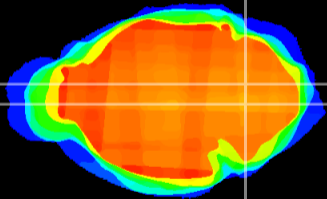

Coronal

Sagittal-R

Sagittal-L

ViBrism: CX22576
Horizontal

MVe