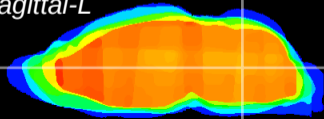

Coronal

Sagittal-R

Sagittal-L

ViBrism: CX22576
Horizontal

MVe