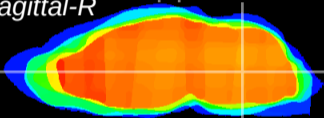

Coronal

Sagittal-R

Sagittal-L

ViBrism: CX22576
Horizontal

MVe