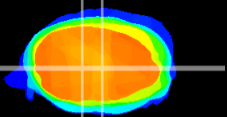

Coronal

Sagittal-R

Sagittal-L

ViBrism: CX22576
Horizontal

MVe