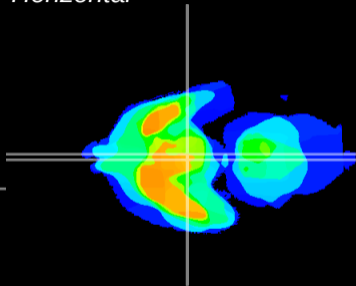

Coronal

Sagittal-R

Sagittal-L

ViBrism: CX22577
Horizontal

Arc