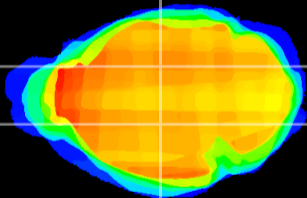

Coronal

Sagittal-R

Sagittal-L

ViBrism: CX22587
Horizontal

VPM/VPL