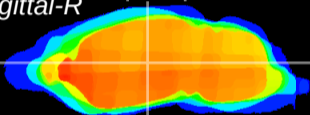

Coronal

Sagittal-R

Sagittal-L

ViBrism: CX22587
Horizontal

VPM/VPL