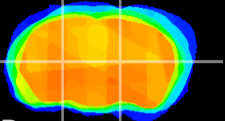

Coronal

Sagittal-R

Sagittal-L

ViBrism: CX22587
Horizontal

VPM/VPL