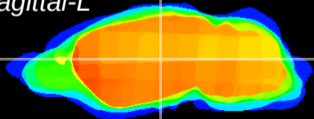

Coronal

Sagittal-R

Sagittal-L

ViBrism: CX22587
Horizontal

VPM/VPL