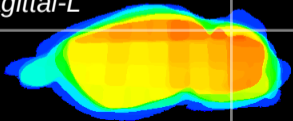

Coronal

Sagittal-R

Sagittal-L

ViBrism: CX22590
Horizontal

Cb lobe