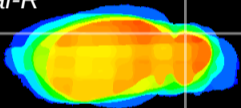

Coronal

Sagittal-R

Sagittal-L

ViBrism: CX22590
Horizontal

Cb lobe