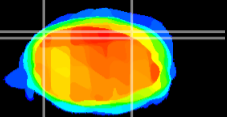

Coronal

Sagittal-R

Sagittal-L

ViBrism: CX22590
Horizontal

Cb lobe