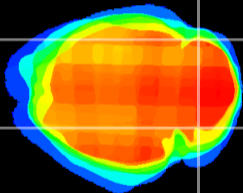

Coronal

Sagittal-R

Sagittal-L

ViBrism: CX22590
Horizontal

Cb lobe