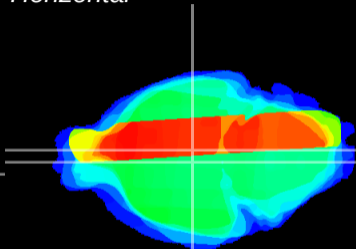

Coronal

Sagittal-R

Sagittal-L

ViBrism: CX22591
Horizontal

DM