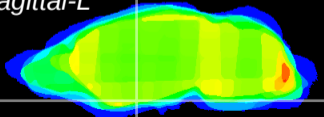

Coronal

Sagittal-R

Sagittal-L

ViBriSM: CX22603
Horizontal

S0