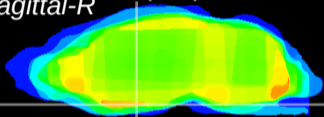

Coronal

Sagittal-R

Sagittal-L

ViBriSM: CX22603
Horizontal

S0