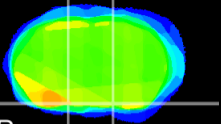

Coronal

Sagittal-R

Sagittal-L

ViBriSM: CX22603
Horizontal

S0