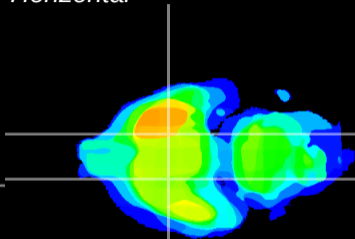

Coronal

Sagittal-R

Sagittal-L

ViBriSM: CX22603
Horizontal

S0