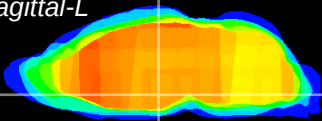

Coronal

Sagittal-R

Sagittal-L

ViBrism: CX22605
Horizontal

DM