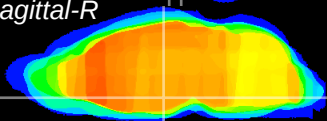

Coronal

Sagittal-R

Sagittal-L

ViBrism: CX22605
Horizontal

DM