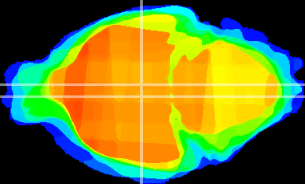

Coronal

Sagittal-R

Sagittal-L

ViBrism: CX22605
Horizontal

DM