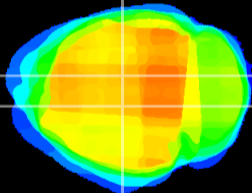

Coronal

Sagittal-R

Sagittal-L

ViBrism: CX22606
Horizontal

DG