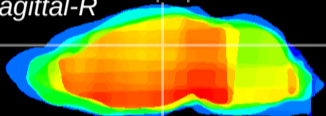

Coronal

Sagittal-R

Sagittal-L

ViBrism: CX22606
Horizontal

DG