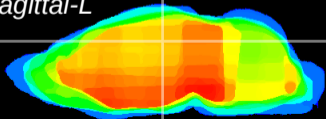

Coronal

Sagittal-R

Sagittal-L

ViBrism: CX22606
Horizontal

DG