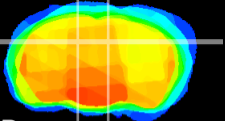

Coronal

Sagittal-R

Sagittal-L

ViBrism: CX22606
Horizontal

DG