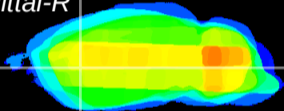

*Coronal*

*Sagittal-R*

*Sagittal-L*

ViBrism: CX22608  
*Horizontal*

CPU lateral