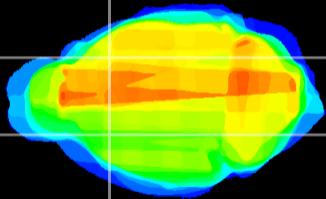

*Coronal*

*Sagittal-R*

*Sagittal-L*

ViBrism: CX22608  
*Horizontal*

CPU lateral