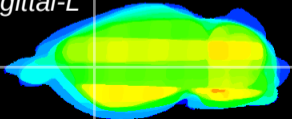

*Coronal*

*Sagittal-R*

*Sagittal-L*

ViBrism: CX22608  
*Horizontal*

CPU lateral