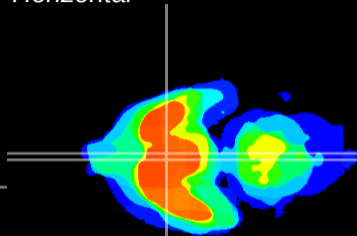

Coronal

Sagittal-R

Sagittal-L

ViBrisM: CX22610
Horizontal

SCN